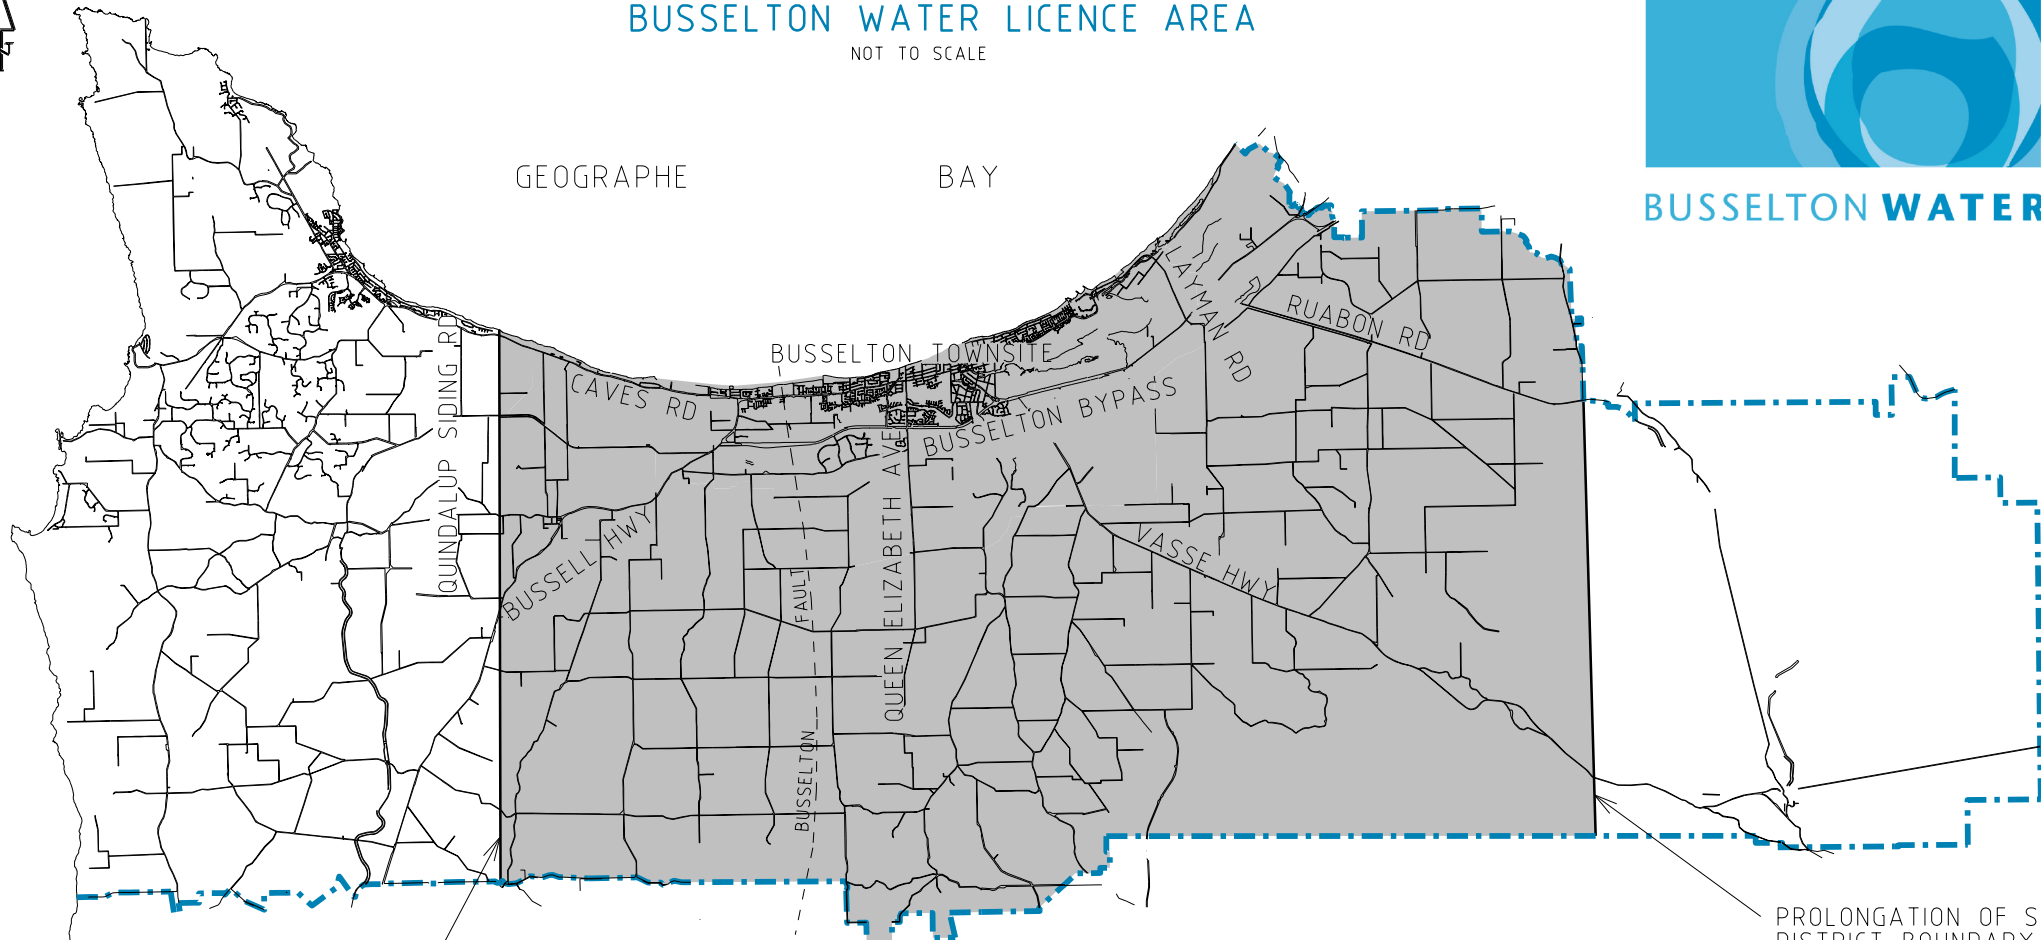

BUSSELTON WATER LICENCE AREA

NOT TO SCALE

BUSSELTON WATER

GEOGRAPHE

BAY

BUSSELTON TOWNSITE

BUSSELTON BYPASS

PROLONGATION OF POSTAL DISTRICT BOUNDARY

PROLONGATION OF SHIRE DISTRICT BOUNDARY

LEGEND

-  EXTENT OF LICENSE AREA
-  EXISTING BUSSELTON SHIRE BOUNDARY
-  EXISTING WATER LICENSE AREA

NOTES

- 1 EXISTING LICENSE AREA SHOWN TAKEN FROM DRAWING NUMBER OWR-OA-085/2 B
- 2 DRAWING NUMBER OWR-OA-085/2 B ADVERTISED IN THE GOVERNMENT GAZETTE ON THE 9TH OF JUNE 2000.